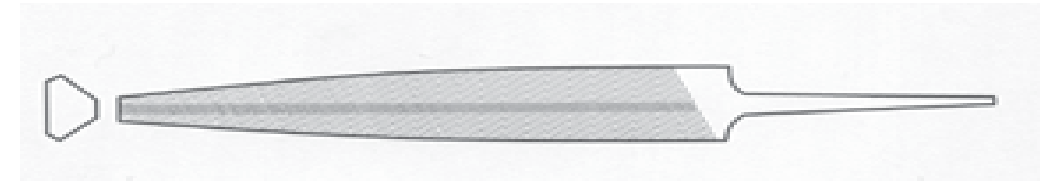

SLIM TAPERED

CAT #	CAT #	Shelf	Wt/Lbs
Bulk	Carded	SIZE	Pack Shelf
1064	1064-C	4"	12 pcs 1
1066	1066-C	6"	12 pcs 1 1/4
1067	1067-C	7"	12 pcs 2 3/4